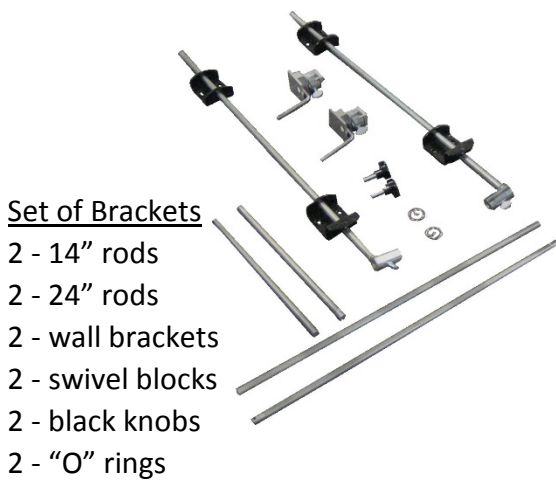

## PARTS

Part No: EGUIDE1103

Part No: EGUIDE1120

Blue Line Clips  
(set of 6 with complete  
set of poles)

Part No: EGUIDE1130

Swivel Blocks (set of 2)

Part No: EGUIDE1110

Black Knobs (set of 2)

Part No: EGUIDE1102

8' Poles (set of 2)